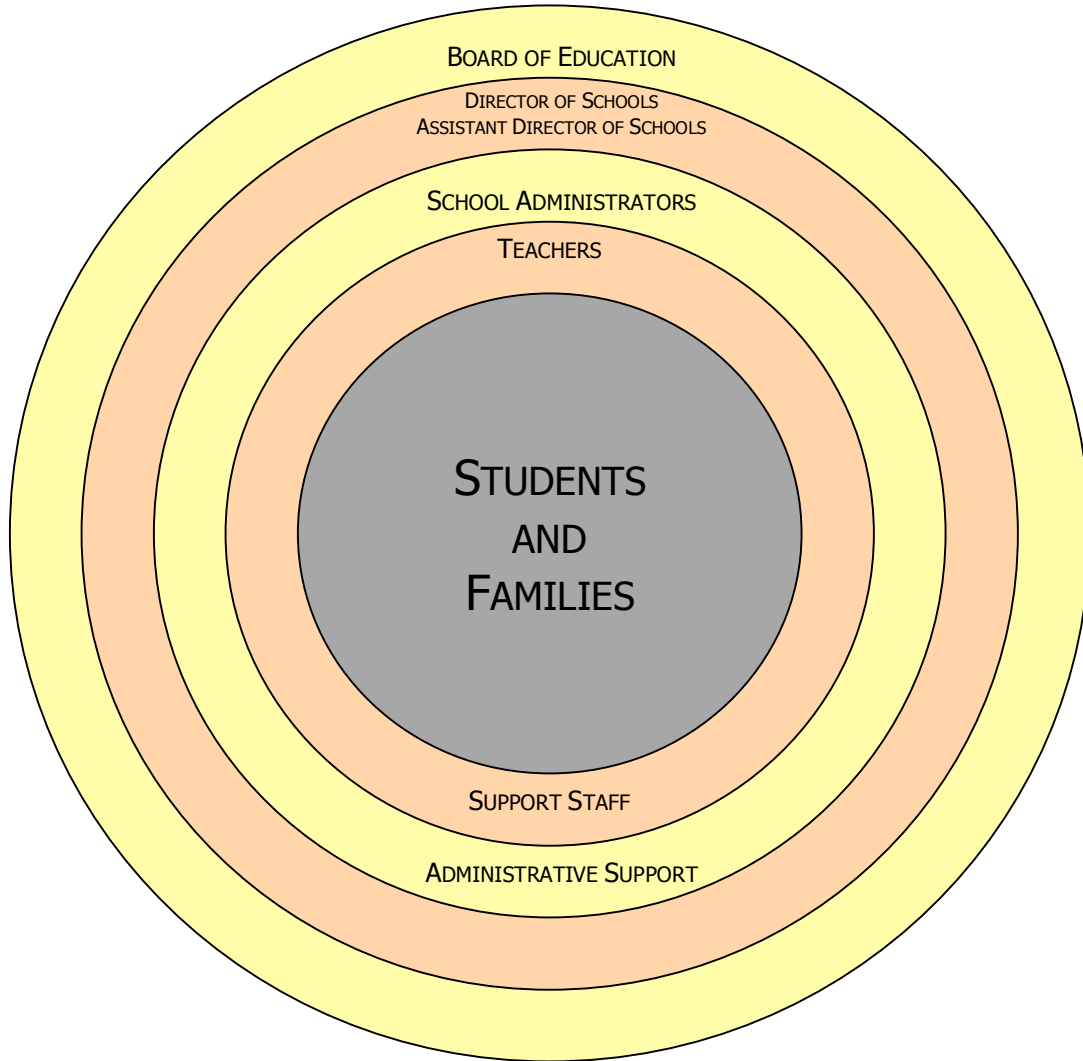

LEBANON SPECIAL SCHOOL DISTRICT

Organizational Chart

ADMINISTRATIVE SUPPORT		
INSTRUCTIONAL SERVICES	COORDINATED SERVICES	ADMINISTRATIVE SERVICES
Pre-K-8 th Federal Programs Accountability Staff Development Special Education Special Projects	Coordinated School Health Family Resource Center Attendance/Social Work Health Services Communications Student Data	Facilities/Maintenance Food Services Transportation Finance School Age Child Care (SACC) Personnel School Safety Zoning Compliance/Complaints Networking